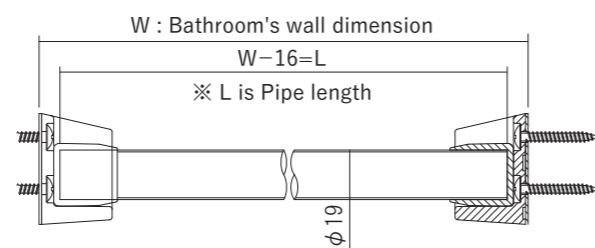

Screw included:
4 × 25 Truss head tapping screw 4pcs

Bracket set

Product No.	Finish/Color
610-629	White Gray
610-639	Chrome Plating

Screw included:
4 × 25 Truss head tapping screw 4pcs
※ It is included in the main body set.

YH Laundry Pipe set

Pipe	1pcs
Bracket set	1set

Bracket set

Bracket	2pcs
Base plate	2sheets
Installation screw	4pcs

Warning

Safety Load Capacity:10kg(98N)

Mostly, there is a reinforcing board behind the bathroom wall. However, in some cases, it's not there, and it can cause any damages or dangers caused by the wall that's not strong enough to hold the load. Thus, please make sure of the existence of the board before installing this product.