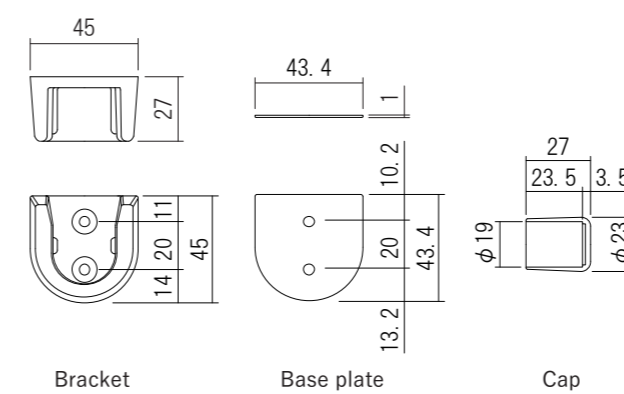

Bracket set

Bracket	2pcs
Base plate	2sheets
Installation screw	4pcs

Warning

Safety Load Capacity:10kg(98N)

Mostly, there is a reinforcing board behind the bathroom wall. However, in some cases, it's not there, and it can cause any damages or dangers caused by the wall that's not strong enough to hold the load. Thus, please make sure of the existence of the board before installing this product.