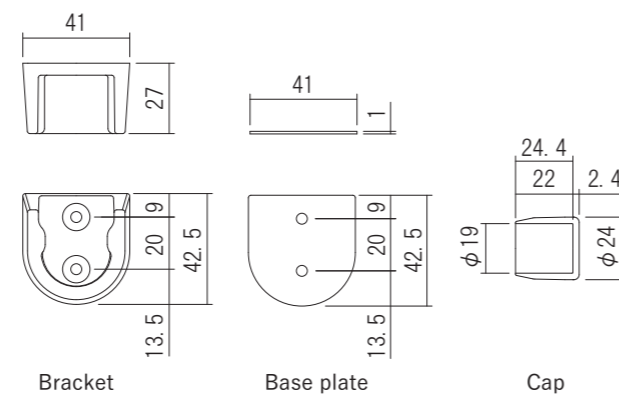

Material: (Pipe)Stainless
(Bracket)Resin
Load Capacity:10kg(98N)

YH Laundry Pipe set

Product No.	Bathroom's wall dimension(mm)	Finish/Color
610-621	1,050	White Gray
610-622	1,100	
610-623	1,150	
610-624	1,200	
610-625	1,300	
610-626	1,400	
610-627	1,600	
610-628	1,750	
610-631	1,050	Chrome Plating
610-632	1,100	
610-633	1,150	
610-634	1,200	
610-635	1,300	
610-636	1,400	
610-637	1,600	
610-638	1,750	

Screw included:
4 × 25 Truss head tapping screw 4pcs

Bracket set

Product No.	Finish/Color
610-629	White Gray
610-639	Chrome Plating

Screw included:
4 × 25 Truss head tapping screw 4pcs
※ It is included in the main body set.

YH Laundry Pipe set

Pipe	1pcs
Bracket set	1set

Bracket set

Bracket	2pcs
Base plate	2sheets
Installation screw	4pcs

Warning

Safety Load Capacity:10kg(98N)

Mostly, there is a reinforcing board behind the bathroom wall. However, in some cases, it's not there, and it can cause any damages or dangers caused by the wall that's not strong enough to hold the load. Thus, please make sure of the existence of the board before installing this product.

Screw included:
4 × 25 Truss head tapping screw 4pcs

Bracket set

Product No.	Finish/Color
610-620	White
610-649	Black

Screw included:
4 × 25 Truss head tapping screw 4pcs
※ It is included in the main body set.