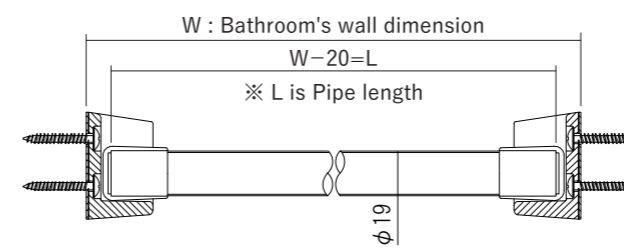

Bracket set

Bracket	2pcs
Base plate	2sheets
Installation screw	4pcs

Warning

Safety Load Capacity:10kg(98N)

Mostly, there is a reinforcing board behind the bathroom wall. However, in some cases, it's not there, and it can cause any damages or dangers caused by the wall that's not strong enough to hold the load. Thus, please make sure of the existence of the board before installing this product.