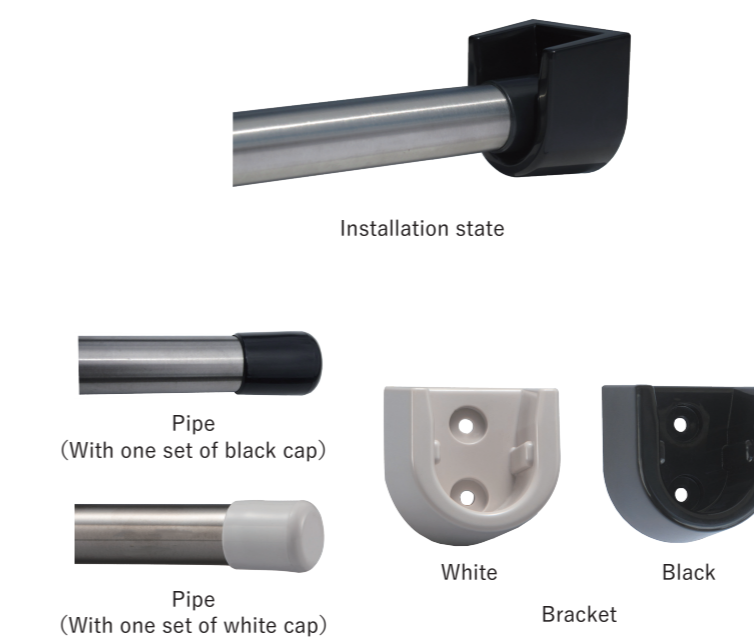

KS Laundry Pipe

This fixed-length laundry pipe allows you to dry the clothes in the bathroom. It uses sturdy stainless steel to hold the heavy laundry and maintain hygiene. Two color brackets, white and black, are available.

Screw included:
4 × 25 Truss head tapping screw 4pcs

Bracket set

Product No.	Finish/Color
610-620	White
610-649	Black

Screw included:
4 × 25 Truss head tapping screw 4pcs
※ It is included in the main body set.

KS Laundry Pipe set

Pipe	1pcs
Bracket set	1set

Bracket set

Bracket	2pcs
Base plate	2sheets
Installation screw	4pcs

Warning

Safety Load Capacity:10kg(98N)

Mostly, there is a reinforcing board behind the bathroom wall. However, in some cases, it's not there, and it can cause any damages or dangers caused by the wall that's not strong enough to hold the load. Thus, please make sure of the existence of the board before installing this product.