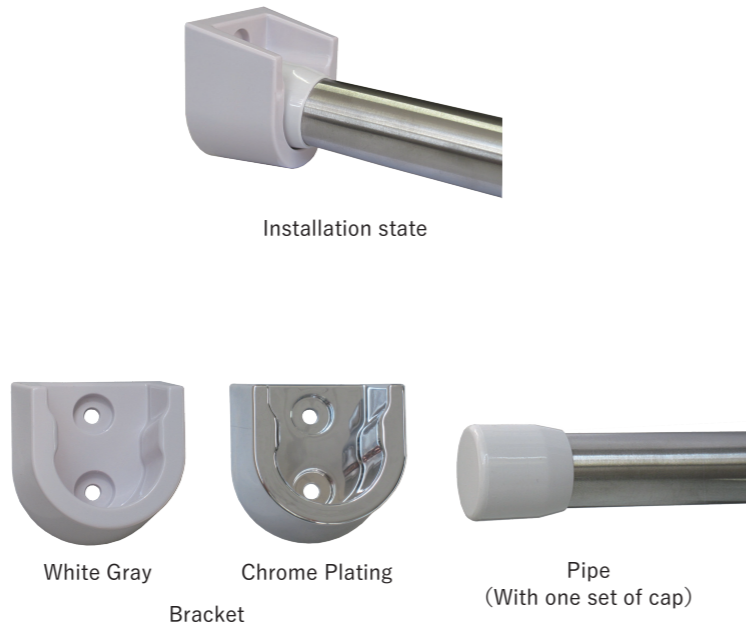

YH Laundry Pipe

This fixed-length laundry pipe allows you to dry the clothes in the bathroom. It uses sturdy stainless steel to hold the heavy laundry and maintain hygiene. It's available in 8 different lengths to suit the bathroom size.

Screw included:
4 × 25 Truss head tapping screw 4pcs

Bracket set

Product No.	Finish/Color
610-629	White Gray
610-639	Chrome Plating

Screw included:
4 × 25 Truss head tapping screw 4pcs
※ It is included in the main body set.

YH Laundry Pipe set

Pipe	1pcs
Bracket set	1set

Bracket set

Bracket	2pcs
Base plate	2sheets
Installation screw	4pcs

Warning

Safety Load Capacity:10kg(98N)

Mostly, there is a reinforcing board behind the bathroom wall. However, in some cases, it's not there, and it can cause any damages or dangers caused by the wall that's not strong enough to hold the load. Thus, please make sure of the existence of the board before installing this product.

KS Laundry Pipe

This fixed-length laundry pipe allows you to dry the clothes in the bathroom. It uses sturdy stainless steel to hold the heavy laundry and maintain hygiene. Two color brackets, white and black, are available.