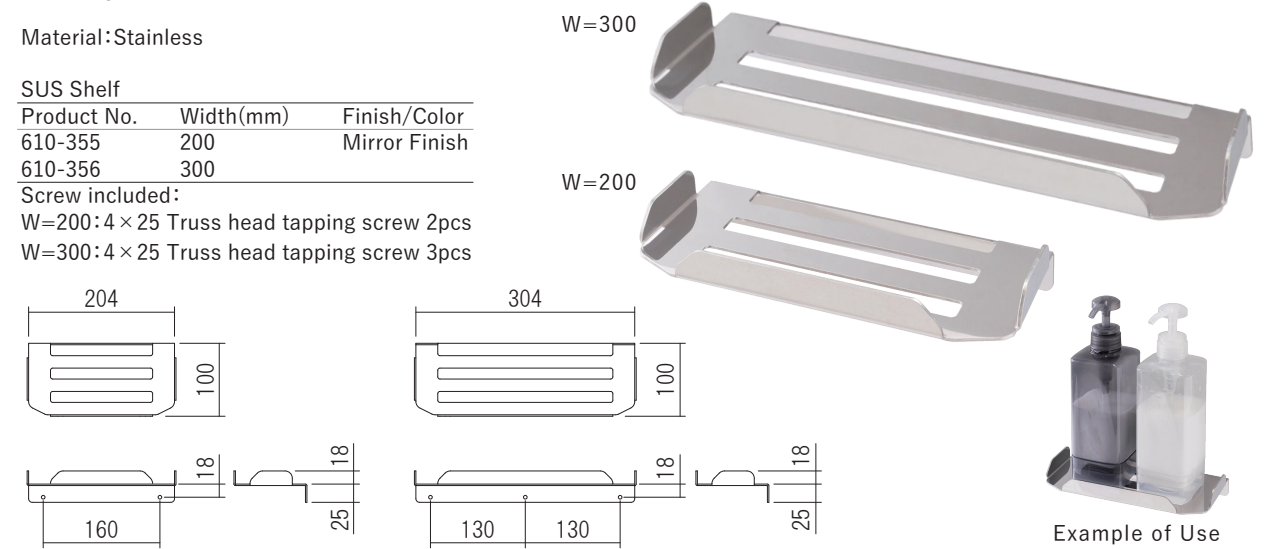

Storage Shelf Dowel Set (2pcs)

| Product No. |
|-------------|
| 610-359 |

Screw included:
4 × 25 Truss head tapping screw 2pcs

Tray Hook

Complete your storage solution with this hook designed to accompany the Storage Shelf. Perfect for hanging items like shavers, this hook add convenience to your storage setting.

Material: Resin

| Product No. | Finish/Color |
|-------------|--------------|
| 610-001 | Clear |

SUS Shelf

Stainless steel shelves crafted for optimal functionality in bathrooms and washrooms. The innovative design prevents water accumulation, ensuring a clean and hygienic environment. It's available in two widths, 200mm and 300mm; both featuring a seamlessly blending mirror finish to create a modern and sleek space.

Material: Stainless

SUS Shelf

| Product No. | Width(mm) | Finish/Color |
|-------------|-----------|---------------|
| 610-355 | 200 | Mirror Finish |
| 610-356 | 300 | |

Screw included:
W=200: 4 × 25 Truss head tapping screw 2pcs
W=300: 4 × 25 Truss head tapping screw 3pcs