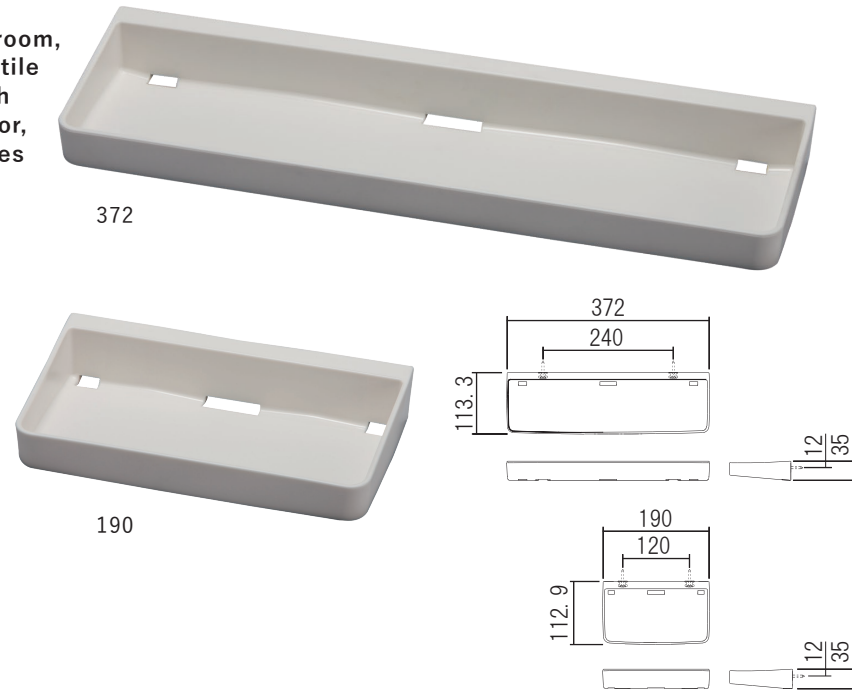

PP Shelf

Create additional storage in your bathroom, laundry room, and more with our versatile PP Shelf. Featuring a sleek white finish that effortlessly complements any decor, this shelf is available in 2 different sizes to accommodate your needs.

Material: Resin

| Product No. | Width(mm) | Finish/Color |
|-------------|-----------|--------------|
| 610-351 | 190 | White |
| 610-352 | 372 | |

Screw included:
4 × 35 Truss head tapping screw 2pcs
Installation dowel 2pcs

PP Shelf Dowel Set (2pcs)

| Product No. |
|-------------|
| 610-308 |

Screw included:
4 × 35 Truss head tapping screw 2pcs

Storage Shelf

Enhance your bathrooms with our sleek and versatile wall-mounted shelf. It comes in three different finishes to match your bathroom preferences.

Material: Resin

| Product No. | Finish/Color |
|-------------|--------------|
| 610-001 | Clear |

SUS Shelf

Stainless steel shelves crafted for optimal functionality in bathrooms and washrooms. The innovative design prevents water accumulation, ensuring a clean and hygienic environment. It's available in two widths, 200mm and 300mm; both featuring a seamlessly blending mirror finish to create a modern and sleek space.