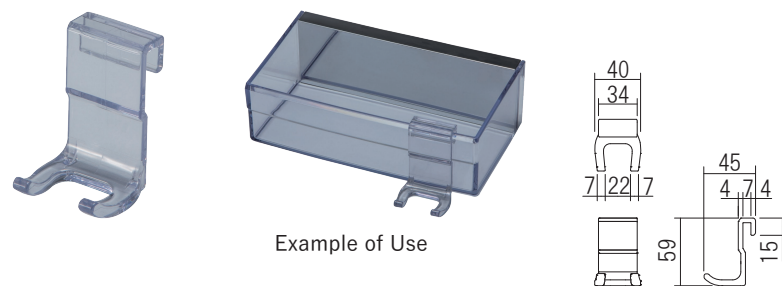

PP Shelf Dowel Set (2pcs)

| Product No. |
|-------------|
| 610-308 |

Screw included:
4 × 35 Truss head tapping screw 2pcs

Storage Shelf

Enhance your bathrooms with our sleek and versatile wall-mounted shelf. It comes in three different finishes to match your bathroom preferences.

Material: Resin

| Product No. | Cover | Finish/Color |
|-------------|--------|--------------|
| 610-301 | Chrome | Clear |
| 610-304 | NA | White |
| 610-305 | NA | Dark Gray |

Screw included:
4 × 25 Truss head tapping screw 2pcs
Installation dowel 2pcs

Storage Shelf Dowel Set (2pcs)

| Product No. |
|-------------|
| 610-359 |

Screw included:
4 × 25 Truss head tapping screw 2pcs

Tray Hook

Complete your storage solution with this hook designed to accompany the Storage Shelf. Perfect for hanging items like shavers, this hook add convenience to your storage setting.

Material: Resin

| Product No. | Finish/Color |
|-------------|--------------|
| 610-001 | Clear |

SUS Shelf

Stainless steel shelves crafted for optimal functionality in bathrooms and washrooms. The innovative design prevents water accumulation, ensuring a clean and hygienic environment. It's available in two widths, 200mm and 300mm; both featuring a seamlessly blending mirror finish to create a modern and sleek space.