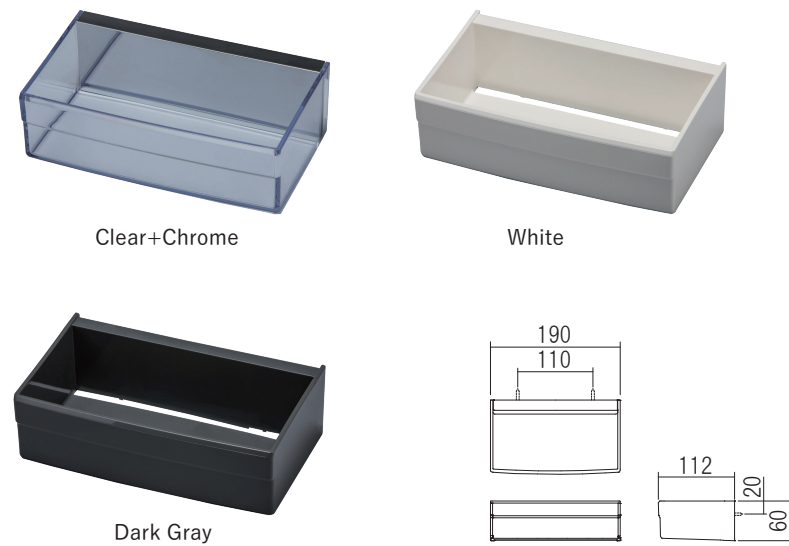

PP Shelf Dowel Set (2pcs)

| Product No. |
|-------------|
| 610-308 |

Screw included:
4 × 35 Truss head tapping screw 2pcs

Storage Shelf

Enhance your bathrooms with our sleek and versatile wall-mounted shelf. It comes in three different finishes to match your bathroom preferences.

Material: Resin

| Product No. | Cover | Finish/Color |
|-------------|--------|--------------|
| 610-301 | Chrome | Clear |
| 610-304 | NA | White |
| 610-305 | NA | Dark Gray |

Screw included:
4 × 25 Truss head tapping screw 2pcs
Installation dowel 2pcs

Storage Shelf Dowel Set (2pcs)

| Product No. |
|-------------|
| 610-359 |

Screw included:
4 × 25 Truss head tapping screw 2pcs

Tray Hook

Complete your storage solution with this hook designed to accompany the Storage Shelf. Perfect for hanging items like shavers, this hook add convenience to your storage setting.

Material: Resin

| Product No. | Finish/Color |
|-------------|--------------|
| 610-001 | Clear |

SUS Shelf

Stainless steel shelves crafted for optimal functionality in bathrooms and washrooms. The innovative design prevents water accumulation, ensuring a clean and hygienic environment. It's available in two widths, 200mm and 300mm; both featuring a seamlessly blending mirror finish to create a modern and sleek space.