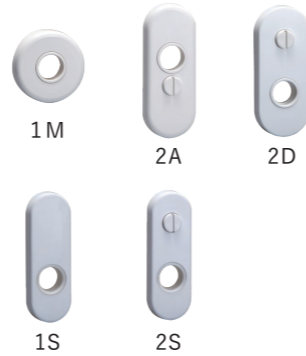

Lever Handles

Lock Case

Metal Case

Product No.	Product Name	Specification	Faceplate
P1-FL51CASE	FL51 Case	BS51 Privacy Lock	Round
740001	FT51 Case	BS51 Passage Lock	Round
P1-FR51CASE	FR51 Case	BS51 Privacy Lock	Round
P1-FU32CASER	FU32 Case (For Resin Handle)	BS32 Privacy Lock	Rectangle
P1-FU32CASEM	FU32 Case (For Metal Handle)	BS32 Privacy Lock	Rectangle
P1-FU51CASER	FU51 Case (For Resin Handle)	BS51 Privacy Lock	Rectangle
P1-FU51CASEM	FU51 Case (For Metal Handle)	BS51 Privacy Lock	Rectangle

Accessories : Mounting screw

Resin Case

Product No.	Product Name	Specification	Faceplate
P1-KU32CASE	KU32 Case	BS32 Privacy Lock	Rectangle
P1-LU32CASE	LU32 Case	BS32 Privacy Lock	Rectangle

Accessories : Mounting screw

※ Images are for illustration only.
Lever handle and rosette not included.

Escutcheon

Product No.	Product Name	Applicable Case
P1-1MMARUW	Passage Lock, 1M, Round set (Resin)	FU (BS51)
P1-2AKOBAN	Privacy Lock, 2A, Oval set (Resin)	FU (BS32, 51)
P1-2DKOBAN	Privacy Lock, 2D, Oval set (Resin)	KU (BS32)
P1-1SKOBAN	Passage Lock, 1S, Oval set (Resin)	LU (BS32)
P1-2SKOBAN	Privacy Lock, 2S, Oval set (Resin)	LU (BS32)

Accessories : Mounting screw

Lever Handle

Product No.	Product Name
P1-AP4SLEVER	AP4 Type (bottom fix), Resin Lever Handle set (spindle not included)
P1-BP4YLEVER	BP4 Type (side fix), Resin Lever Handle set (spindle not included)

Accessories : Fixing screw

※ Illustration of the combination of the base and lever handle.

Door Parts

Spool Bracket for Hinged Door Soft Closer

Product No.	Specification	Material	Finish/Color
P1-312021	Right Hand	Resin, Steel	Gold Painting
P1-312022			Silver Painting
P1-312023			Gray
P1-312024			Brown
P1-312025	Left Hand	Resin, Steel	Gold Painting
P1-312026			Silver Painting
P1-312027			Gray
P1-312028			Brown