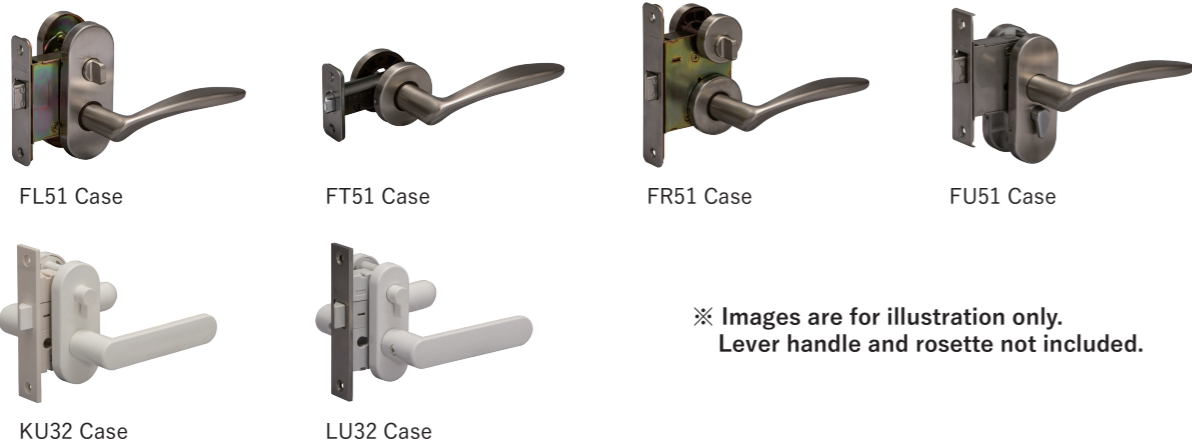

Lever Handles

Lock Case

Metal Case

Product No.	Product Name	Specification	Faceplate
P1-FL51CASE	FL51 Case	BS51 Privacy Lock	Round
740001	FT51 Case	BS51 Passage Lock	Round
P1-FR51CASE	FR51 Case	BS51 Privacy Lock	Round
P1-FU32CASER	FU32 Case (For Resin Handle)	BS32 Privacy Lock	Rectangle
P1-FU32CASEM	FU32 Case (For Metal Handle)	BS32 Privacy Lock	Rectangle
P1-FU51CASER	FU51 Case (For Resin Handle)	BS51 Privacy Lock	Rectangle
P1-FU51CASEM	FU51 Case (For Metal Handle)	BS51 Privacy Lock	Rectangle

Accessories : Mounting screw

Resin Case

Product No.	Product Name	Specification	Faceplate
P1-KU32CASE	KU32 Case	BS32 Privacy Lock	Rectangle
P1-LU32CASE	LU32 Case	BS32 Privacy Lock	Rectangle

Accessories : Mounting screw

※ Images are for illustration only.
Lever handle and rosette not included.

Escutcheon

Product No.	Product Name	Applicable Case
P1-1MMARUW	Passage Lock, 1M, Round set (Resin)	FU (BS51)
P1-2AKOBAN	Privacy Lock, 2A, Oval set (Resin)	FU (BS32, 51)
P1-2DKOBAN	Privacy Lock, 2D, Oval set (Resin)	KU (BS32)
P1-1SKOBAN	Passage Lock, 1S, Oval set (Resin)	LU (BS32)
P1-2SKOBAN	Privacy Lock, 2S, Oval set (Resin)	LU (BS32)

Accessories : Fixing screw

※ Illustration of the combination of the base and lever handle.

Door Parts

Spool Bracket for Hinged Door Soft Closer

Product No.	Specification	Material	Finish/Color
P1-312021	Right Hand	Resin, Steel	Gold Painting
P1-312022			Silver Painting
P1-312023			Gray
P1-312024			Brown
P1-312025	Left Hand	Resin, Steel	Gold Painting
P1-312026			Silver Painting
P1-312027			Gray
P1-312028			Brown