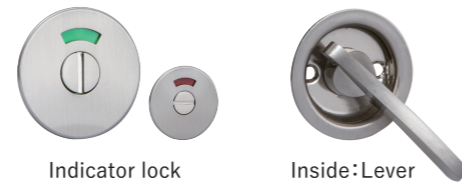

Product No.		Key Specification	Finish/Color
DT30~35	DT36~39		
P1-RS5SG05	P1-RS5SG69	Cylinder lock (with key)	Satin Gold
P1-RS5SW05	P1-RS5SW69		Satin Silver
P1-RS5TS05	P1-RS5TS69	Silver Painting	Silver Painting
P1-RS5TB05	P1-RS5TB69		Black Painting

Accessories : Spindle, mounting screws

Round Rose Set for Clear Cut Hook Lock (Inside:Lever)

Product No.		Key Specification	Finish/Color
DT30~34	DT35~39		
P1-RR2SG04	P1-RR2SG59	Privacy lock	Satin Gold
P1-RR2SW04	P1-RR2SW59		Satin Silver
P1-RR2PG04	P1-RR2PG59		Gloss Gold
P1-RR2CR04	P1-RR2CR59		Chrome Plating
P1-RR2TS04	P1-RR2TS59	Indicator lock	Silver Painting
P1-RR3SG04	P1-RR3SG59		Satin Gold
P1-RR3SW04	P1-RR3SW59		Satin Silver
P1-RR3PG04	P1-RR3PG59		Gloss Gold
P1-RR3CR04	P1-RR3CR59	Lever (thumb-turn on both sides)	Chrome Plating
P1-RR3TS04	P1-RR3TS59		Silver Painting
P1-RRRSG04	P1-RRRSG59		Satin Gold
P1-RRRSW04	P1-RRRSW59		Satin Silver
P1-RRRPG04	P1-RRRPG59	Gloss Gold	Gloss Gold
P1-RRRCR04	P1-RRRCR59		Chrome Plating
P1-RRRTS04	P1-RRRTS59		Silver Painting

Accessories : Spindle, mounting screws

Round Rose Set for Clear Cut Hook Lock (Inside:Lever)

Product No.		Key Specification	Finish/Color
DT30~35	DT36~39		
P1-RR5SG05	P1-RR5SG69	Cylinder lock (with key)	Satin Gold
P1-RR5SW05	P1-RR5SW69		Satin Silver
P1-RR5TS05	P1-RR5TS69	Silver Painting	Silver Painting

Accessories : Spindle, mounting screws

※ Images are for illustration only. Rose not included.