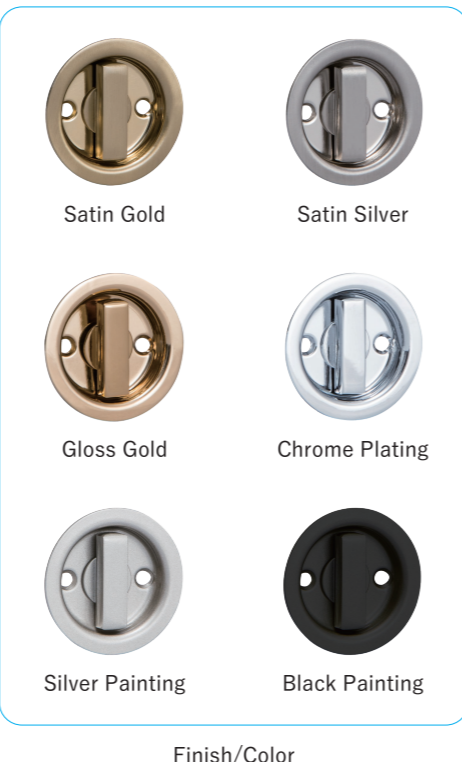

Accessories : Spindle, mounting screws

Round Rose Set for Clear Cut Hook Lock (Inside:Standard)

Product No.		Key Specification	Finish/Color
DT30~35	DT36~39		
P1-RS5SG05	P1-RS5SG69	Cylinder lock (with key)	Satin Gold
P1-RS5SW05	P1-RS5SW69		Satin Silver
P1-RS5TS05	P1-RS5TS69	Silver Painting	Silver Painting
P1-RS5TB05	P1-RS5TB69		Black Painting

Accessories : Spindle, mounting screws

Round Rose Set for Clear Cut Hook Lock (Inside:Lever)

Product No.		Key Specification	Finish/Color
DT30~34	DT35~39		
P1-RR2SG04	P1-RR2SG59	Privacy lock	Satin Gold
P1-RR2SW04	P1-RR2SW59		Satin Silver
P1-RR2PG04	P1-RR2PG59		Gloss Gold
P1-RR2CR04	P1-RR2CR59		Chrome Plating
P1-RR2TS04	P1-RR2TS59	Indicator lock	Silver Painting
P1-RR3SG04	P1-RR3SG59		Satin Gold
P1-RR3SW04	P1-RR3SW59		Satin Silver
P1-RR3PG04	P1-RR3PG59		Gloss Gold
P1-RR3CR04	P1-RR3CR59	Lever (thumb-turn on both sides)	Chrome Plating
P1-RR3TS04	P1-RR3TS59		Silver Painting
P1-RRRSG04	P1-RRRSG59		Satin Gold
P1-RRRSW04	P1-RRRSW59		Satin Silver
P1-RRRPG04	P1-RRRPG59	Gloss Gold	Gloss Gold
P1-RRRCR04	P1-RRRCR59		Chrome Plating
P1-RRRTS04	P1-RRRTS59		Silver Painting

Accessories : Spindle, mounting screws

Round Rose Set for Clear Cut Hook Lock (Inside:Lever)

Product No.		Key Specification	Finish/Color
DT30~35	DT36~39		
P1-RR5SG05	P1-RR5SG69	Cylinder lock (with key)	Satin Gold
P1-RR5SW05	P1-RR5SW69		Satin Silver
P1-RR5TS05	P1-RR5TS69	Silver Painting	Silver Painting

Accessories : Spindle, mounting screws

※ Images are for illustration only. Rose not included.

Spare key

Sliding Door Parts

Round Rose Set for Clear Cut Hook Lock (Inside:UD Lever)

Product No.		Key Specification	Finish/Color
DT30~34	DT35~39		
P1-RU3SG04	P1-RU3SG59	Indicator lock	Satin Gold
P1-RU3SW04	P1-RU3SW59		Satin Silver
P1-RU3TS04	P1-RU3TS59	UD Lever (thumb-turn on both sides)	Silver Painting
P1-RUUSG04	P1-RUUSG59		Satin Gold
P1-RUUSW04	P1-RUUSW59		Satin Silver
P1-RUUTS04	P1-RUUTS59		Silver Painting