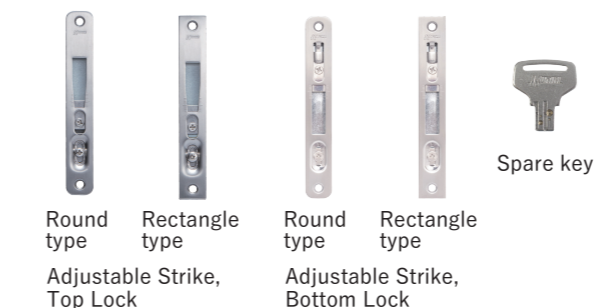

Accessories : Spindle, mounting screws

Round Rose Set for Clear Cut Hook Lock (Inside:Lever)

Product No.		Key Specification	Finish/Color
DT30~34	DT35~39		
P1-RR2SG04	P1-RR2SG59	Privacy lock	Satin Gold
P1-RR2SW04	P1-RR2SW59		Satin Silver
P1-RR2PG04	P1-RR2PG59		Gloss Gold
P1-RR2CR04	P1-RR2CR59		Chrome Plating
P1-RR2TS04	P1-RR2TS59	Indicator lock	Silver Painting
P1-RR3SG04	P1-RR3SG59		Satin Gold
P1-RR3SW04	P1-RR3SW59		Satin Silver
P1-RR3PG04	P1-RR3PG59		Gloss Gold
P1-RR3CR04	P1-RR3CR59	Lever (thumb-turn on both sides)	Chrome Plating
P1-RR3TS04	P1-RR3TS59		Silver Painting
P1-RRRSG04	P1-RRRSG59		Satin Gold
P1-RRRSW04	P1-RRRSW59		Satin Silver
P1-RRRPG04	P1-RRRPG59	Gloss Gold	Gloss Gold
P1-RRRCR04	P1-RRRCR59		Chrome Plating
P1-RRRTS04	P1-RRRTS59		Silver Painting

Accessories : Spindle, mounting screws

Round Rose Set for Clear Cut Hook Lock (Inside:Lever)

Product No.		Key Specification	Finish/Color
DT30~35	DT36~39		
P1-RR5SG05	P1-RR5SG69	Cylinder lock (with key)	Satin Gold
P1-RR5SW05	P1-RR5SW69		Satin Silver
P1-RR5TS05	P1-RR5TS69	Silver Painting	Silver Painting

Accessories : Spindle, mounting screws

※ Images are for illustration only. Rose not included.

Spare key

Sliding Door Parts

Round Rose Set for Clear Cut Hook Lock (Inside:UD Lever)

Product No.		Key Specification	Finish/Color
DT30~34	DT35~39		
P1-RU3SG04	P1-RU3SG59	Indicator lock	Satin Gold
P1-RU3SW04	P1-RU3SW59		Satin Silver
P1-RU3TS04	P1-RU3TS59	UD Lever (thumb-turn on both sides)	Silver Painting
P1-RUUSG04	P1-RUUSG59		Satin Gold
P1-RUUSW04	P1-RUUSW59		Satin Silver
P1-RUUTS04	P1-RUUTS59		Silver Painting

Accessories : Spindle, mounting screws

Round Rose Set for Clear Cut Hook Lock (Inside:UD Lever)

Product No.		Key Specification	Finish/Color
DT30~35	DT36~39		
P1-RU5SG05	P1-RU5SG69	Cylinder lock (with key)	Satin Gold
P1-RU5SW05	P1-RU5SW69		Satin Silver
P1-RU5TS05	P1-RU5TS69	Silver Painting	Silver Painting