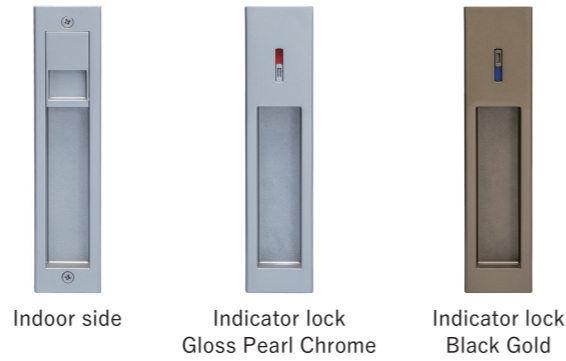

Sliding Door Parts

Pull for TS Hook Lock

Product No.	Key Specification	Finish/Color
P1-224701	Privacy lock	Gloss Pearl Chrome
P1-224702		Black Gold
P1-224703		Satin Silver
P1-224704		Black Silver
P1-224705		Matte Black Painting
P1-224706		Chrome Plating
P1-224711	Indicator lock	Gloss Pearl Chrome
P1-224712		Black Gold
P1-224713		Satin Silver
P1-224714		Black Silver
P1-224715		Matte Black Painting
P1-224718		Chrome Plating
P1-224721	Cylinder lock	Gloss Pearl Chrome
P1-224722		Black Gold
P1-224723		Satin Silver
P1-224724		Black Silver
P1-224716		Matte Black Painting
P1-224719		Chrome Plating

Screw included:
M4×25 Flat head machine screw (D7) 2pcs

Indoor side Indicator lock Gloss Pearl Chrome Indicator lock Black Gold

Cylinder lock Satin Silver Privacy lock Black Silver

Indicator lock Matte Black Painting Indicator lock Chrome Plating

Lock Case/Adjustable Strike/Spare Key for TS Hook Lock

Product No.	No Trigger	With Trigger	Product name
224-748	224-748T		Lock Case (Round type faceplate)
224-749	224-749T		Lock Case (Rectangle type faceplate)
224-580	same		Adjustable Strike (Round type faceplate)
224-588	same		Adjustable Strike (Rectangle type faceplate)
224-750	same		Spare Key

Accessories : Mounting screw

With Trigger No Trigger Round type faceplate Rectangle type faceplate
Lock Case Adjustable Strike

※ Images are for illustration only.
Puller not included.

Sliding Door Parts

Pull for NS Automatic Hook Lock