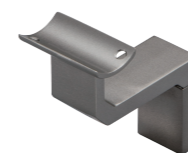

Cabinet Parts

Bracket for Hanger Pipe Set

Product No.	Product Name	Material	Finish/Color
P1-331	End Bracket	ZDC	Matte Silver (Painting)
P2-331	Middle Bracket	ZDC	Matte Silver (Painting)

Screw included:
M4×20 Flat head machine screw 1pcs

Note: universal left-right bracket; priced per piece.

End Bracket

※ Images are for illustration only.
Pipes not included.

Silver

Gold

Silver

Gold

Black

Silver

Gold

Black

Silver

Gold

Handrail

Bracket for NL Type (Set of 2)

Product No.	Material	Finish/Color
860-072	ZDC, Resin	Silver
860-073	ZDC, Resin	Gold

Screw included:
4×40 Pan head tapping screw 8pcs
3.5×20 Round flat head tapping screw 4pcs

Bracket for NE Type (Set of 2)

Product No.	Material	Finish/Color
860-042	ZDC, Resin	Silver
860-043	ZDC, Resin	Gold
860-044	ZDC, Resin	Black