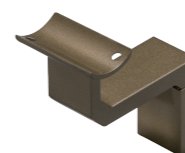

Note: universal left-right bracket; priced per piece.

End Bracket

※ Images are for illustration only.
Pipes not included.

Silver

Gold

Silver

Gold

Black

Silver

Gold

Black

Silver

Gold

Handrail

Bracket for NL Type (Set of 2)

Product No.	Material	Finish/Color
860-072	ZDC, Resin	Silver
860-073	ZDC, Resin	Gold

Screw included:
4×40 Pan head tapping screw 8pcs
3.5×20 Round flat head tapping screw 4pcs

Bracket for NE Type (Set of 2)

Product No.	Material	Finish/Color
860-042	ZDC, Resin	Silver
860-043	ZDC, Resin	Gold
860-044	ZDC, Resin	Black

Screw included:
4×40 Pan head tapping screw 6pcs
3.5×20 Pan head tapping screw 4pcs

Bracket for NI Type Entrance (Set of 2)

Product No.	Material	Finish/Color
860-062	ZDC, Resin	Silver
860-063	ZDC, Resin	Gold
860-064	ZDC, Resin	Black