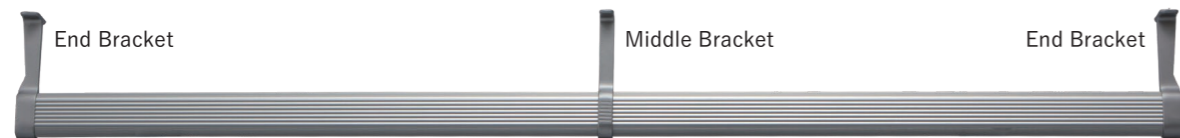

Cabinet Parts

Bracket for Hanger Pipe Set

Product No.	Product Name	Material	Finish/Color
P1-331	End Bracket	ZDC	Matte Silver (Painting)
P2-331	Middle Bracket	ZDC	Matte Silver (Painting)

Screw included:
M4×20 Flat head machine screw 1pcs

Note: universal left-right bracket; priced per piece.

End Bracket

※ Images are for illustration only.
Pipes not included.

Silver

Gold

Silver

Gold

Black

Silver

Gold

Black

Silver

Gold

Handrail

Bracket for NL Type (Set of 2)

Product No.	Material	Finish/Color
860-072	ZDC, Resin	Silver
860-073	ZDC, Resin	Gold

Screw included:
4×40 Pan head tapping screw 8pcs
3.5×20 Round flat head tapping screw 4pcs

Bracket for NE Type (Set of 2)

Product No.	Material	Finish/Color
860-042	ZDC, Resin	Silver
860-043	ZDC, Resin	Gold
860-044	ZDC, Resin	Black