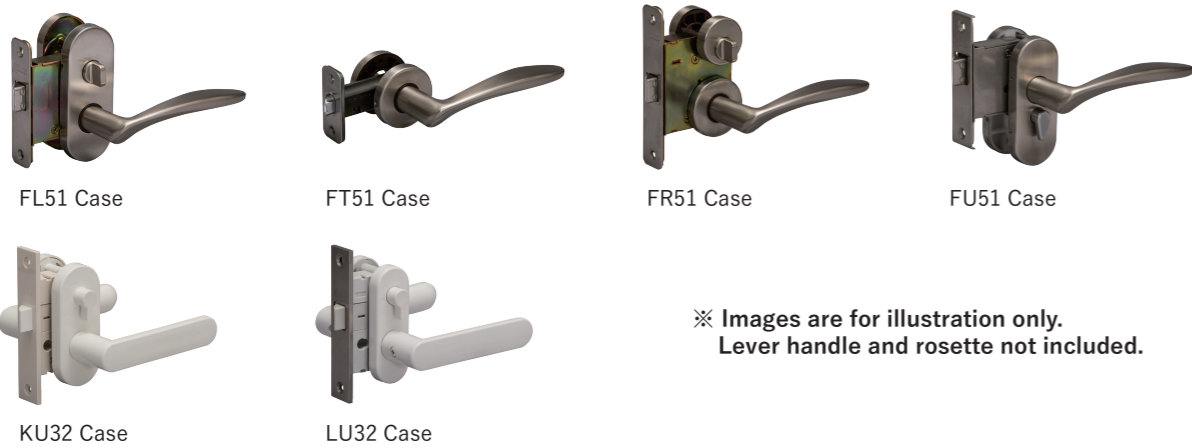

Aftermarket Parts

Lever Handles

Lock Case

Metal Case

Product No.	Product Name	Specification	Faceplate
P1-FL51CASE	FL51 Case	BS51 Privacy Lock	Round
740001	FT51 Case	BS51 Passage Lock	Round
P1-FR51CASE	FR51 Case	BS51 Privacy Lock	Round
P1-FU32CASER	FU32 Case (For Resin Handle)	BS32 Privacy Lock	Rectangle
P1-FU32CASEM	FU32 Case (For Metal Handle)	BS32 Privacy Lock	Rectangle
P1-FU51CASER	FU51 Case (For Resin Handle)	BS51 Privacy Lock	Rectangle
P1-FU51CASEM	FU51 Case (For Metal Handle)	BS51 Privacy Lock	Rectangle

Accessories : Mounting screw

Resin Case

Product No.	Product Name	Specification	Faceplate
P1-KU32CASE	KU32 Case	BS32 Privacy Lock	Rectangle
P1-LU32CASE	LU32 Case	BS32 Privacy Lock	Rectangle

Accessories : Mounting screw