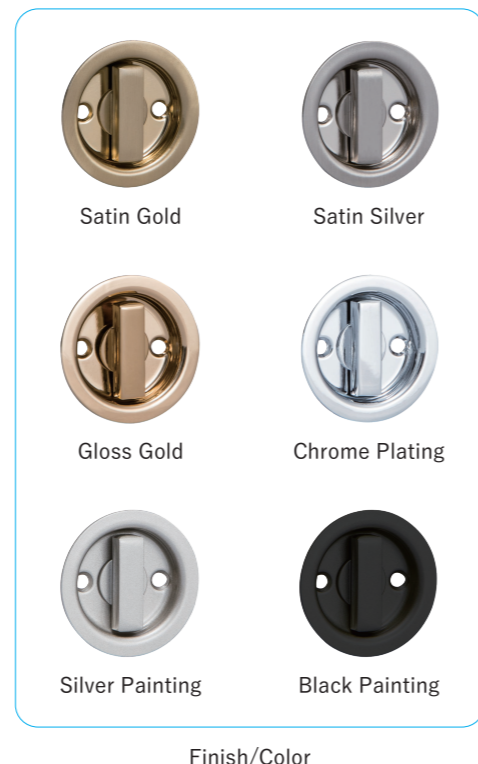

Accessories : Spindle, mounting screws

Round Rose Set for Clear Cut Hook Lock (Inside:Standard)

Product No.	DT30~35	DT36~39	Key Specification	Finish/Color
P1-RS5SG05	P1-RS5SG69		Cylinder lock (with key)	Satin Gold
P1-RS5SW05	P1-RS5SW69			Satin Silver
P1-RS5TS05	P1-RS5TS69			Silver Painting
P1-RS5TB05	P1-RS5TB69			Black Painting

Accessories : Spindle, mounting screws

Round Rose Set for Clear Cut Hook Lock (Inside:Lever)

Product No.	DT30~34	DT35~39	Key Specification	Finish/Color
P1-RR2SG04	P1-RR2SG59		Privacy lock	Satin Gold
P1-RR2SW04	P1-RR2SW59			Satin Silver
P1-RR2PG04	P1-RR2PG59			Gloss Gold
P1-RR2CR04	P1-RR2CR59			Chrome Plating
P1-RR2TS04	P1-RR2TS59			Silver Painting
P1-RR3SG04	P1-RR3SG59		Indicator lock	Satin Gold
P1-RR3SW04	P1-RR3SW59			Satin Silver
P1-RR3PG04	P1-RR3PG59			Gloss Gold
P1-RR3CR04	P1-RR3CR59			Chrome Plating
P1-RR3TS04	P1-RR3TS59			Silver Painting
P1-RRRSG04	P1-RRRSG59		Lever (thumb-turn on both sides)	Satin Gold
P1-RRRSW04	P1-RRRSW59			Satin Silver
P1-RRRPG04	P1-RRRPG59			Gloss Gold
P1-RRRCR04	P1-RRRCR59			Chrome Plating
P1-RRRTS04	P1-RRRTS59			Silver Painting

Accessories : Spindle, mounting screws

Round Rose Set for Clear Cut Hook Lock (Inside:Lever)

Product No.	DT30~35	DT36~39	Key Specification	Finish/Color
P1-RR5SG05	P1-RR5SG69		Cylinder lock (with key)	Satin Gold
P1-RR5SW05	P1-RR5SW69			Satin Silver
P1-RR5TS05	P1-RR5TS69			Silver Painting

Accessories : Spindle, mounting screws

Finish/Color

※ Images are for illustration only. Rose not included.

Sliding Door Parts

Round Rose Set for Clear Cut Hook Lock (Inside:UD Lever)

Product No.	DT30~34	DT35~39	Key Specification	Finish/Color
P1-RU3SG04	P1-RU3SG59		Indicator lock	Satin Gold
P1-RU3SW04	P1-RU3SW59			Satin Silver
P1-RU3TS04	P1-RU3TS59			Silver Painting
P1-RUUSG04	P1-RUUSG59		UD Lever (thumb-turn on both sides)	Satin Gold
P1-RUUSW04	P1-RUUSW59			Satin Silver
P1-RUUTS04	P1-RUUTS59			Silver Painting