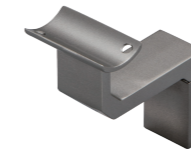

Cabinet Parts

Bracket for Hanger Pipe Set

Product No.	Product Name	Material	Finish/Color
P1-331	End Bracket	ZDC	Matte Silver (Painting)
P2-331	Middle Bracket	ZDC	Matte Silver (Painting)

Screw included:
M4×20 Flat head machine screw 1pcs

Note: universal left-right bracket; priced per piece.

End Bracket

※ Images are for illustration only.
Pipes not included.

Silver

Gold

Silver

Gold

Black