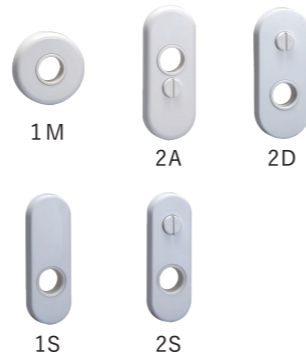

Lever Handles

Lock Case

Metal Case

Product No.	Product Name	Specification	Faceplate
P1-FL51CASE	FL51 Case	BS51 Privacy Lock	Round
740001	FT51 Case	BS51 Passage Lock	Round
P1-FR51CASE	FR51 Case	BS51 Privacy Lock	Round
P1-FU32CASER	FU32 Case (For Resin Handle)	BS32 Privacy Lock	Rectangle
P1-FU32CASEM	FU32 Case (For Metal Handle)	BS32 Privacy Lock	Rectangle
P1-FU51CASER	FU51 Case (For Resin Handle)	BS51 Privacy Lock	Rectangle
P1-FU51CASEM	FU51 Case (For Metal Handle)	BS51 Privacy Lock	Rectangle

Accessories : Mounting screw

Resin Case

Product No.	Product Name	Specification	Faceplate
P1-KU32CASE	KU32 Case	BS32 Privacy Lock	Rectangle
P1-LU32CASE	LU32 Case	BS32 Privacy Lock	Rectangle

Accessories : Mounting screw

※ Images are for illustration only.
Lever handle and rosette not included.

Escutcheon

Product No.	Product Name	Applicable Case
P1-1MMARUW	Passage Lock, 1M, Round set (Resin)	FU (BS51)
P1-2AKOBAN	Privacy Lock, 2A, Oval set (Resin)	FU (BS32, 51)
P1-2DKOBAN	Privacy Lock, 2D, Oval set (Resin)	KU (BS32)
P1-1SKOBAN	Passage Lock, 1S, Oval set (Resin)	LU (BS32)
P1-2SKOBAN	Privacy Lock, 2S, Oval set (Resin)	LU (BS32)

Accessories : Mounting screw

Lever Handle

Product No.	Product Name
P1-AP4SLEVER	AP4 Type (bottom fix), Resin Lever Handle set (spindle not included)
P1-BP4YLEVER	BP4 Type (side fix), Resin Lever Handle set (spindle not included)

Accessories : Fixing screw

※ Illustration of the combination of the base and lever handle.

Lever Handles

Lever handle fixing screw (For Metal Lever Handles)