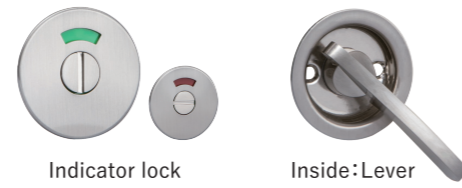

Round Rose Set for Clear Cut Hook Lock (Inside:Standard)

Product No.	DT30~35	DT36~39	Key Specification	Finish/Color
P1-RS5SG05	P1-RS5SG69		Cylinder lock (with key)	Satin Gold
P1-RS5SW05	P1-RS5SW69			Satin Silver
P1-RS5TS05	P1-RS5TS69			Silver Painting
P1-RS5TB05	P1-RS5TB69			Black Painting

Accessories : Spindle, mounting screws

Round Rose Set for Clear Cut Hook Lock (Inside:Lever)

Product No.	DT30~34	DT35~39	Key Specification	Finish/Color
P1-RR2SG04	P1-RR2SG59		Privacy lock	Satin Gold
P1-RR2SW04	P1-RR2SW59			Satin Silver
P1-RR2PG04	P1-RR2PG59			Gloss Gold
P1-RR2CR04	P1-RR2CR59			Chrome Plating
P1-RR2TS04	P1-RR2TS59			Silver Painting
P1-RR3SG04	P1-RR3SG59		Indicator lock	Satin Gold
P1-RR3SW04	P1-RR3SW59			Satin Silver
P1-RR3PG04	P1-RR3PG59			Gloss Gold
P1-RR3CR04	P1-RR3CR59			Chrome Plating
P1-RR3TS04	P1-RR3TS59			Silver Painting
P1-RRRSG04	P1-RRRSG59		Lever (thumb-turn on both sides)	Satin Gold
P1-RRRSW04	P1-RRRSW59			Satin Silver
P1-RRRPG04	P1-RRRPG59			Gloss Gold
P1-RRRCR04	P1-RRRCR59			Chrome Plating
P1-RRRTS04	P1-RRRTS59			Silver Painting

Accessories : Spindle, mounting screws

Round Rose Set for Clear Cut Hook Lock (Inside:Lever)

Product No.	DT30~35	DT36~39	Key Specification	Finish/Color
P1-RR5SG05	P1-RR5SG69		Cylinder lock (with key)	Satin Gold
P1-RR5SW05	P1-RR5SW69			Satin Silver
P1-RR5TS05	P1-RR5TS69			Silver Painting

Accessories : Spindle, mounting screws

Finish/Color