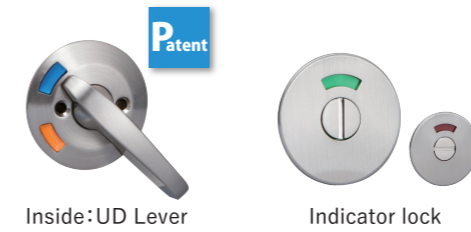

Accessories : Spindle, mounting screws

Round Rose Set for Clear Cut Hook Lock (Inside:Lever)

Product No.	DT30~35	DT36~39	Key Specification	Finish/Color
P1-RR5SG05	P1-RR5SG69		Cylinder lock (with key)	Satin Gold
P1-RR5SW05	P1-RR5SW69			Satin Silver
P1-RR5TS05	P1-RR5TS69			Silver Painting

Accessories : Spindle, mounting screws

Finish/Color

※ Images are for illustration only. Rose not included.

Sliding Door Parts

Round Rose Set for Clear Cut Hook Lock (Inside:UD Lever)

Product No.	DT30~34	DT35~39	Key Specification	Finish/Color
P1-RU3SG04	P1-RU3SG59		Indicator lock	Satin Gold
P1-RU3SW04	P1-RU3SW59			Satin Silver
P1-RU3TS04	P1-RU3TS59			Silver Painting
P1-RUUSG04	P1-RUUSG59		UD Lever (thumb-turn on both sides)	Satin Gold
P1-RUUSW04	P1-RUUSW59			Satin Silver
P1-RUUTS04	P1-RUUTS59			Silver Painting