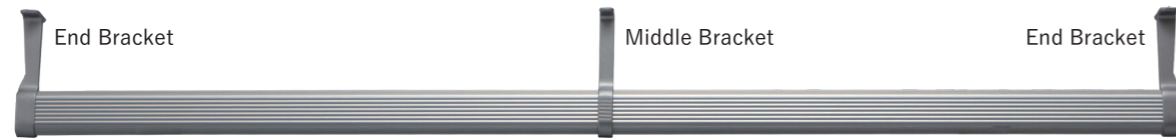

Note: universal left-right bracket; priced per piece.

End Bracket

※ Images are for illustration only.
Pipes not included.

Silver

Gold

Silver

Gold

Black