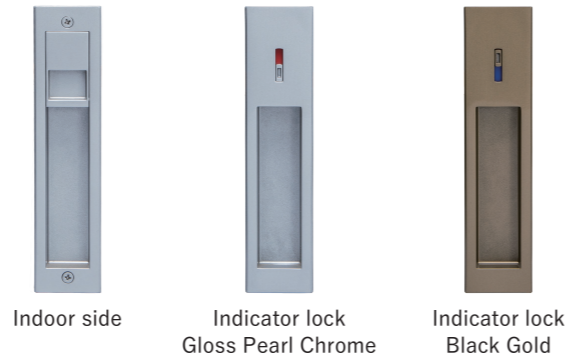

Accessories : Spindle, mounting screws

Lock Case/Adjustable Strike/Spare Key for Clear Cut Hook Lock

Product No.	BS38	BS51	Product Name
NT38R	NT51R		Top Lock Case (Round type faceplate)
NT38S	NT51S		Top Lock Case (Rectangle type faceplate)
—	NU51R		Bottom Lock Case (Round type faceplate)
—	NU51S		Bottom Lock Case (Rectangle type faceplate)
—	ND51R		Dead Bolt Lock Case (Round type faceplate)
—	ND51S		Dead Bolt Lock Case (Rectangle type faceplate)
224-580	same		Adjustable Strike, Top Lock (Round type faceplate)
900-022	same		Adjustable Strike, Top Lock (Rectangle type faceplate)
—	224-589		Adjustable Strike, Bottom Lock (Round type faceplate)
—	224-590		Adjustable Strike, Bottom Lock (Rectangle type faceplate)
224-581	same		Spare Key (No.000)
224-582	same		Spare Key (No.B000)
224-583	same		Spare Key (No.D000)

Accessories : Spindle, mounting screws

Lever Handles

Door Parts

Sliding Door Parts

Accessories

Cabinet Parts - Handrail

Euro Series

Aftermarket Parts

Sliding Door Parts

Pull for TS Hook Lock

Product No.	Key Specification	Finish/Color
P1-224701	Privacy lock	Gloss Pearl Chrome
P1-224702		Black Gold
P1-224703		Satin Silver
P1-224704		Black Silver
P1-224705		Matte Black Painting
P1-224706		Chrome Plating
P1-224711	Indicator lock	Gloss Pearl Chrome
P1-224712		Black Gold
P1-224713		Satin Silver
P1-224714		Black Silver
P1-224715		Matte Black Painting
P1-224718		Chrome Plating
P1-224721	Cylinder lock	Gloss Pearl Chrome
P1-224722		Black Gold
P1-224723		Satin Silver
P1-224724		Black Silver
P1-224716		Matte Black Painting
P1-224719		Chrome Plating

Screw included:
M4×25 Flat head machine screw (D7) 2pcs

Indoor side Indicator lock Gloss Pearl Chrome Indicator lock Black Gold

Cylinder lock Satin Silver Privacy lock Black Silver

Indicator lock Matte Black Painting Indicator lock Chrome Plating